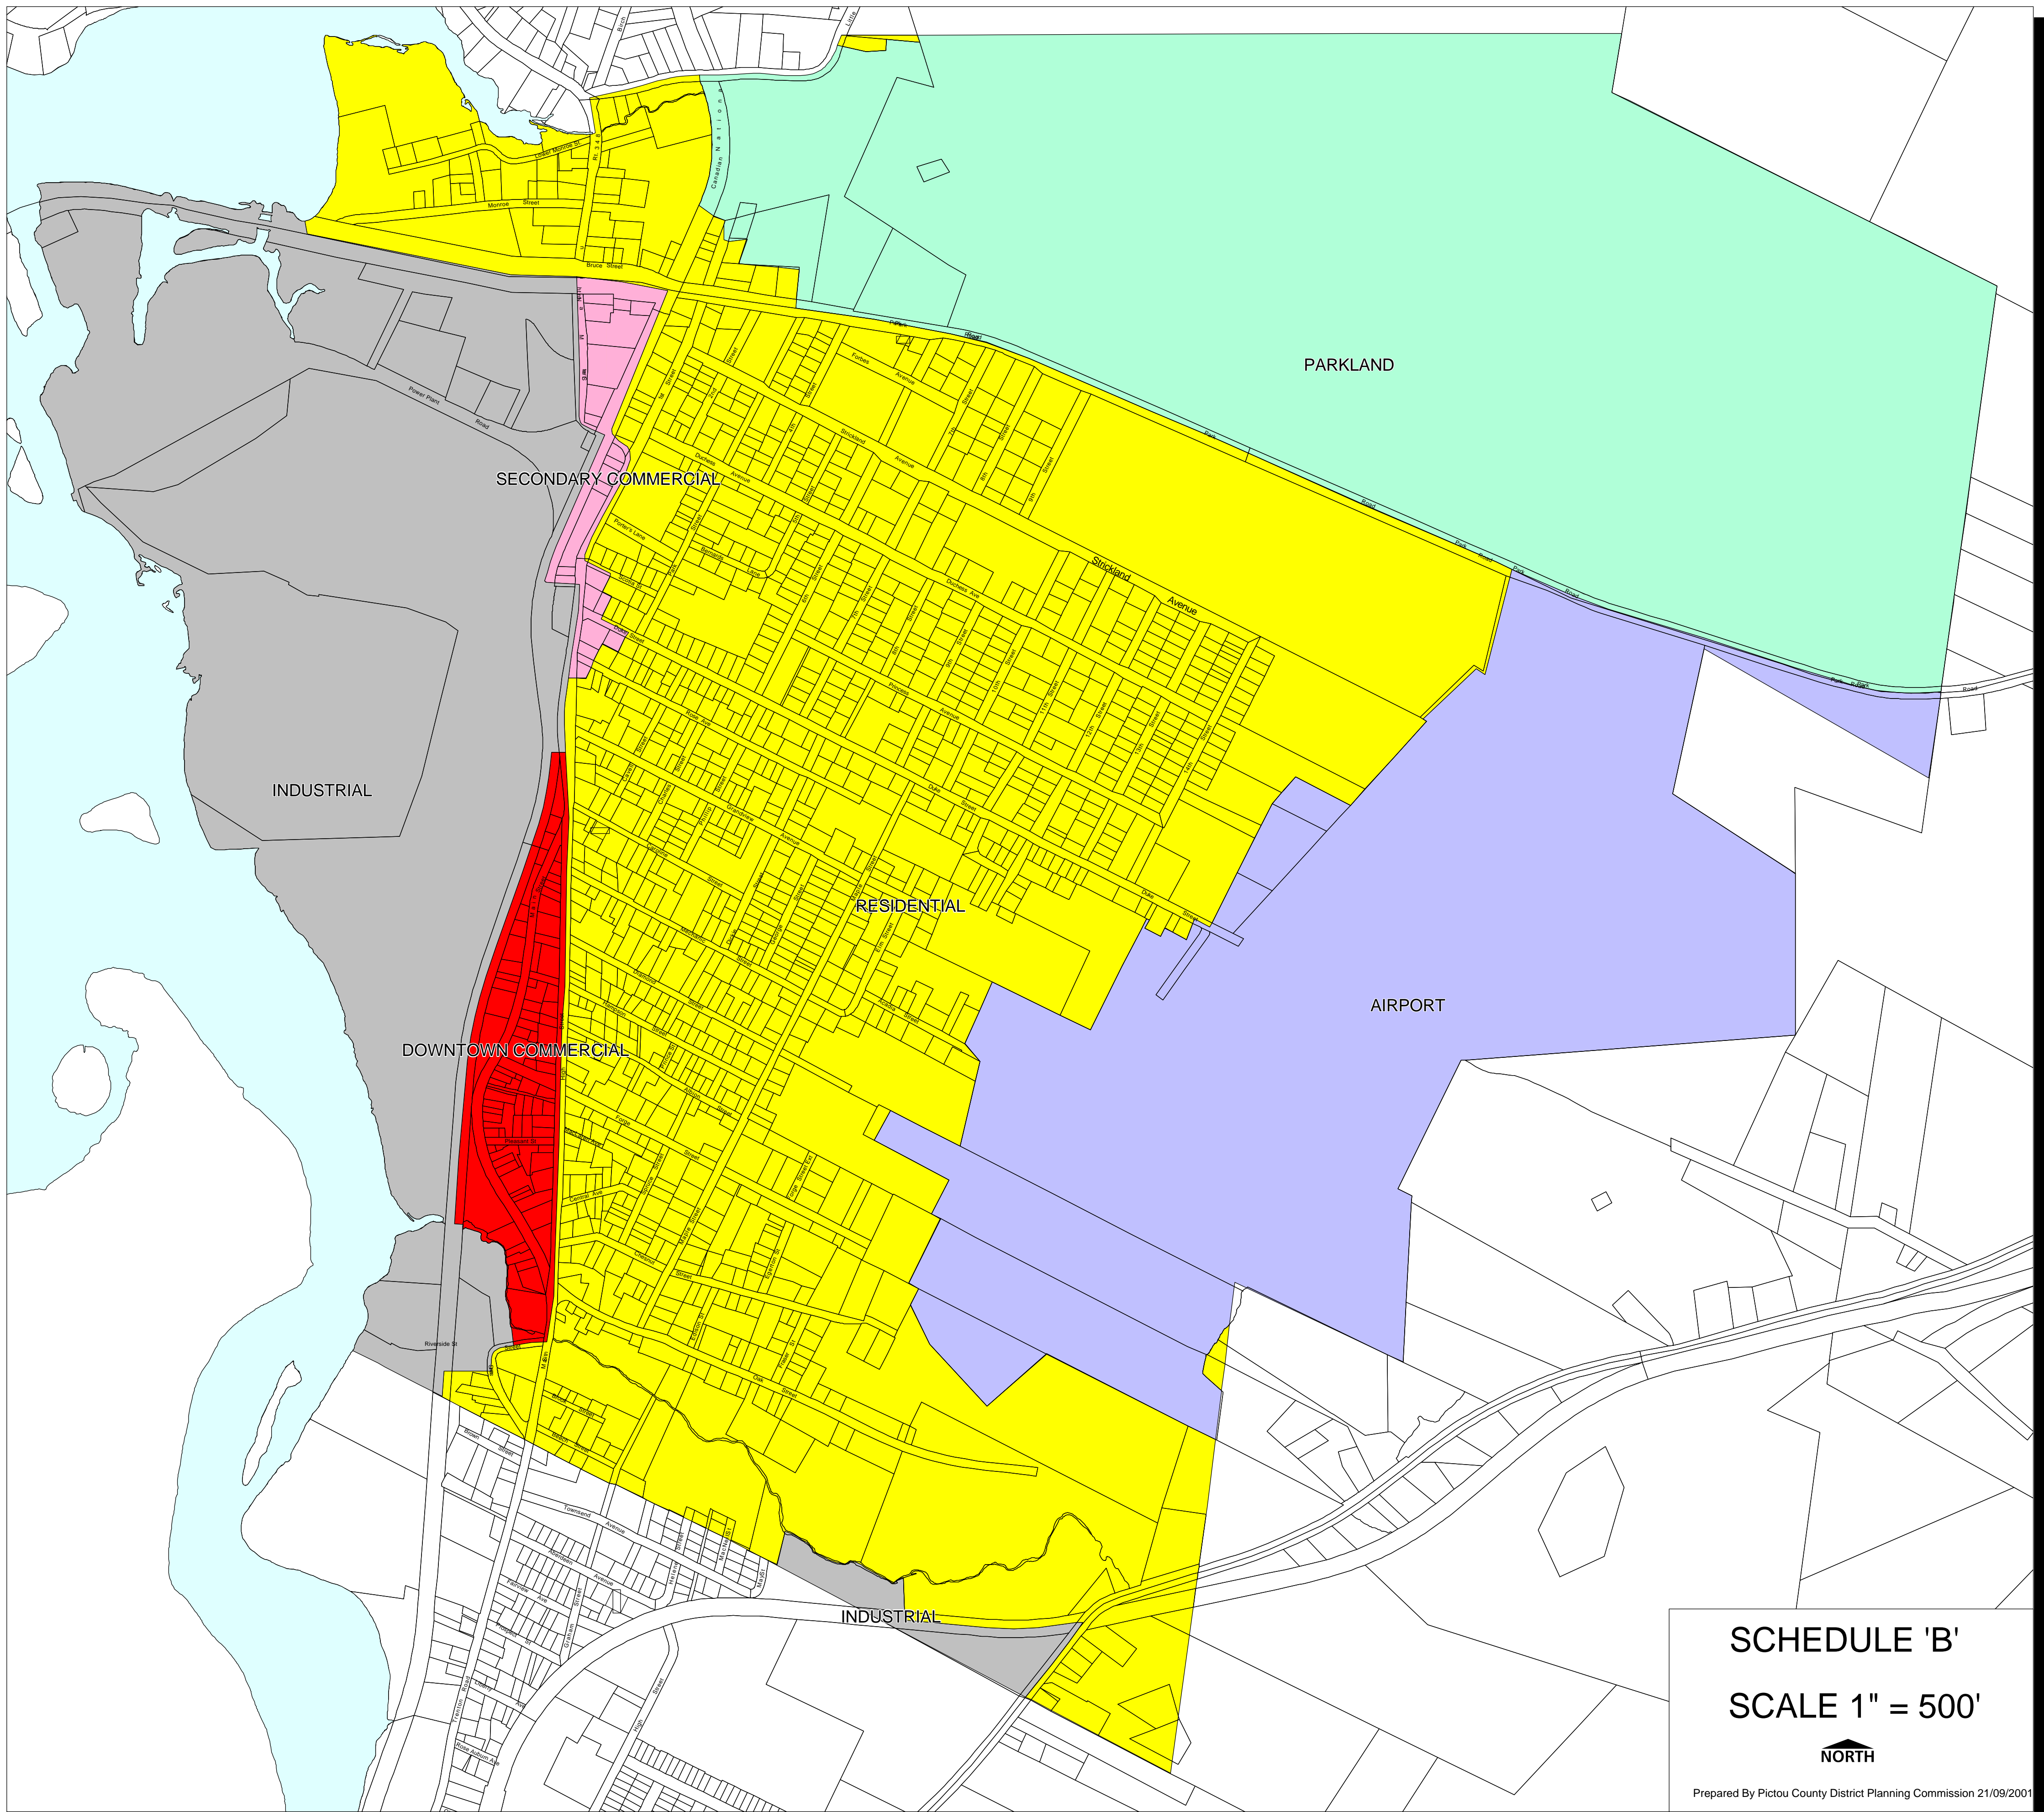

Town of Trenton Generalized Future Land Use Map

SCHEDULE 'B'
SCALE 1" = 500'